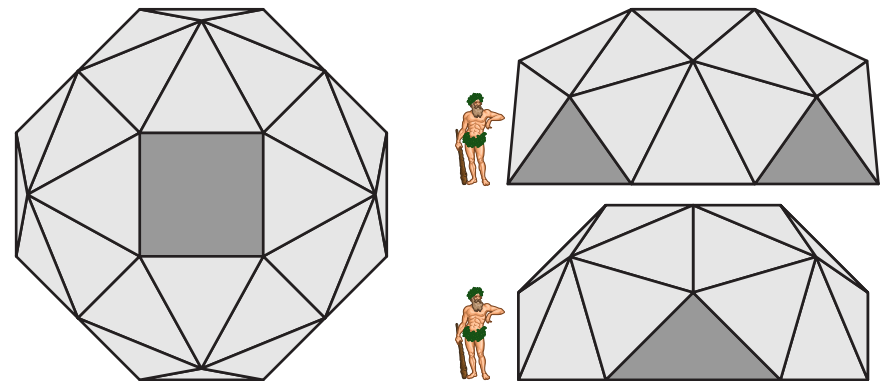

Zero Waste Nearodesic Domes

Edmund Harriss

<http://www.mathematicians.org.uk/eoh>

<http://maxwelldemon.com>

Buckminster Fuller was an architect with a sense of mathematics. He recognised that simple forms would often have the strength and other properties required. As a result he promoted many structures from mathematics that have been found to be excellent for construction. Most notably he promoted the Oct-Tet truss and the geodesic dome. The geodesic dome in particular was taken up by the environmental movement for simple housing. The problem is it requires a fair amount of skill to build and if the faces are made with sheet material, takes quite a bit of waste.

The first to address this directly was Vinay Gupta, creator of the **Hexayurt**. His starting point was the 8'x4' rectangle. A standard size for building materials, for example plywood. In particular he introduced the triangle made from a 2x1 rectangle cut along the diagonal:

Six of these triangles come together to form a pyramid. The pyramid of six triangles is placed on top of a hexagon of 2x1 rectangles to form the hexayurt (for more details see www.hexayurt.com):

This triangle and rectangle combination can be used to make larger buildings. Here are two:

For the first (the **Tri-dome**) the standard roof (six triangles put together) is lifted higher with squares (2 rectangles together) on 3 of the sides joined by half-roofs:

For the second (the **Quad-dome**) four standard roofs are made and leant together around a square. The remaining holes are filled, with a square on top and four squares cut across the middle round the side. The diagonally cut squares are vertical: