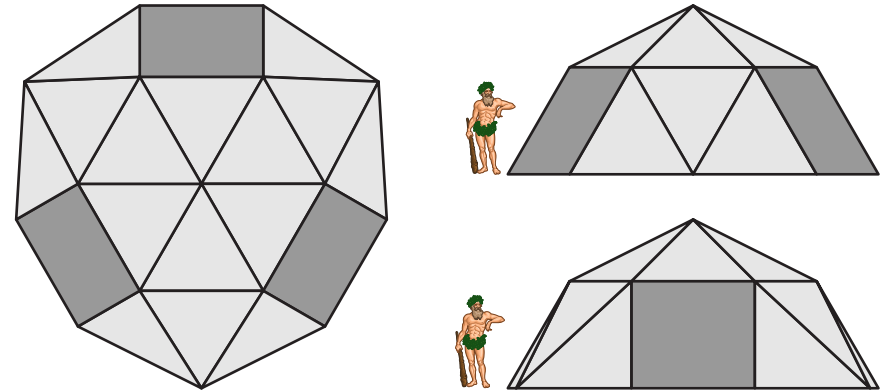

Zero Waste Nearodesic Domes

Edmund Harriss

<http://www.mathematicians.org.uk/eoh>

<http://maxwelldemon.com>

Buckminster Fuller was an architect with a sense of mathematics. He recognised that simple forms would often have the strength and other properties required. As a result he promoted many structures from mathematics that have been found to be excellent for construction. Most notably he promoted the Oct-Tet truss and the geodesic dome. The geodesic dome in particular was taken up by the environmental movement for simple housing. The problem is it requires a fair amount of skill to build and if the faces are made with sheet material, takes quite a bit of waste.

The first to address this directly was Vinay Gupta, creator of the **Hexayurt**. His starting point was the 8'x4' rectangle. A standard size for building materials, for example plywood. In particular he introduced the triangle made from a 2x1 rectangle cut along the diagonal:

Six of these triangles come together to form a pyramid. The pyramid of six triangles is placed on top of a hexagon of 2x1 rectangles to form the hexayurt (for more details see www.hexayurt.com):

This triangle and rectangle combination can be used to make larger buildings. Here are two:

For the first (the **Tri-dome**) the standard roof (six triangles put together) is lifted higher with squares (2 rectangles together) on 3 of the sides joined by half-roofs:

For the second (the **Quad-dome**) four standard roofs are made and leant together around a square. The remaining holes are filled, with a square on top and four squares cut across the middle round the side. The diagonally cut squares are vertical: