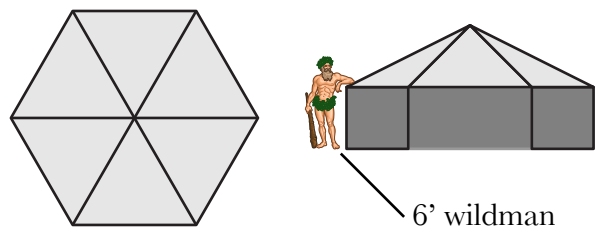

Zero Waste Nearodesic Domes

Edmund Harriss

<http://www.mathematicians.org.uk/eoh>

<http://maxwelldemon.com>

Buckminster Fuller was an architect with a sense of mathematics. He recognised that simple forms would often have the strength and other properties required. As a result he promoted many structures from mathematics that have been found to be excellent for construction. Most notably he promoted the Oct-Tet truss and the geodesic dome. The geodesic dome in particular was taken up by the environmental movement for simple housing. The problem is it requires a fair amount of skill to build and if the faces are made with sheet material, takes quite a bit of waste.

The first to address this directly was Vinay Gupta, creator of the **Hexayurt**. His starting point was the 8'x4' rectangle. A standard size for building materials, for example plywood. In particular he introduced the triangle made from a 2x1 rectangle cut along the diagonal:

Six of these triangles come together to form a pyramid. The pyramid of six triangles is placed on top of a hexagon of 2x1 rectangles to form the hexayurt (for more details see www.hexayurt.com):

This triangle and rectangle combination can be used to make larger buildings. Here are two:

For the first (the **Tri-dome**) the standard roof (six triangles put together) is lifted higher with squares (2 rectangles together) on 3 of the sides joined by half-roofs:

For the second (the **Quad-dome**) four standard roofs are made and leant together around a square. The remaining holes are filled, with a square on top and four squares cut across the middle round the side. The diagonally cut squares are vertical: